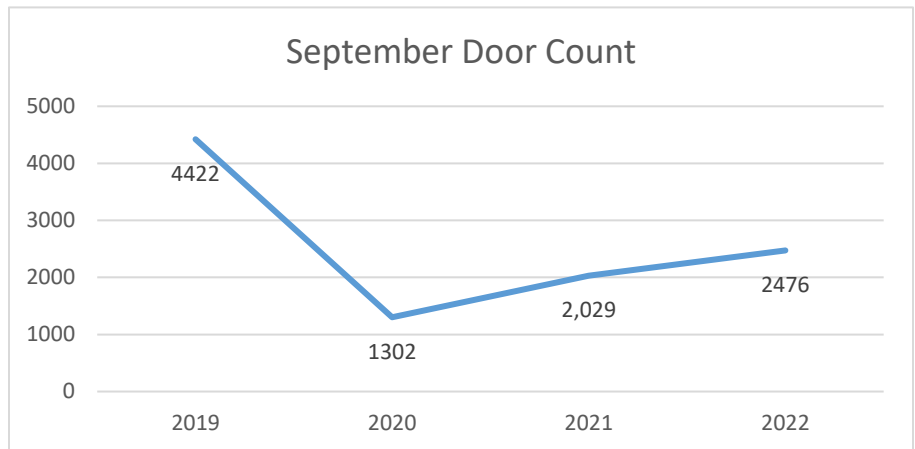

Door Count

Library visits continue to rise, up sharply from 2020 and now standing at 44% of 2019 levels.

Patrons

There are currently 3599 Chester County cardholders who list Paoli as their home library. A total of 162 were added in the past year.

Respectfully submitted by
Beverly Michaels
Branch Manager
October 24, 2022