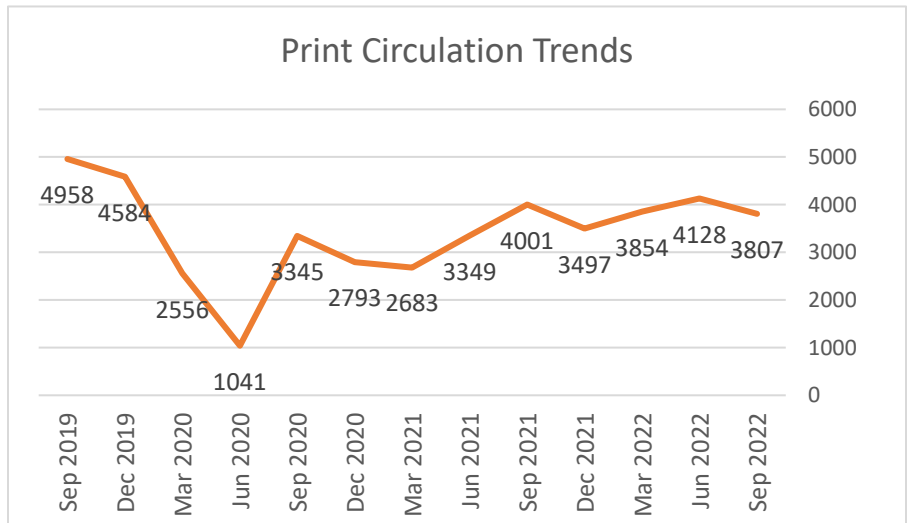

This month teens enjoyed an Oreo Taste Test (strawberry won) and a Spooky Teen Hangout. Teen attendance – always a challenge – has been outstanding at these events.

Circulation

Circulation of print and AV materials has dropped off slightly and is now at 76% of September 2019 levels. Circulation of downloadable e-materials is rising, with long waiting lists for popular titles, due to the disproportionate cost of these materials.