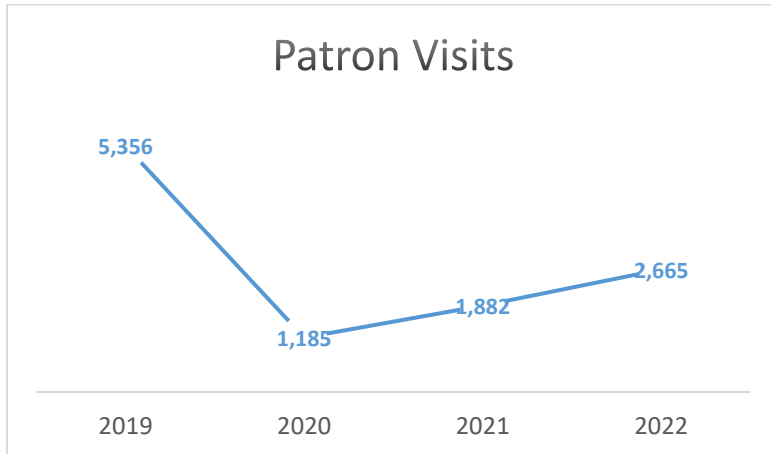

Monday	9:30-5:00
Tuesday	9:30-7:00
Wednesday	9:30-5:00
Thursday	9:30-7:00
Friday	9:30-5:00
Saturday	9:30-5:00

Children's Programs

Sarah Roeske, our new children's librarian, has continued the popular outdoor storytimes in Greentree Park in Malvern on Thursday mornings. Last week more than 50 children and caregivers attended. Other ongoing programs include weekly outreach to Royer-Greaves School for Blind and to a local preschool.

Circulation

Circulation of print and AV materials has rebounded to 75% of pre-pandemic (July 2019) levels.

Door Count

The July 2022 door count was 42% higher than July 2021. July is always a busy month for the library--prime time for the Summer Reading program--but all summer programs this year were held outside, so the 2022 door count numbers are still low in comparison with 2019.