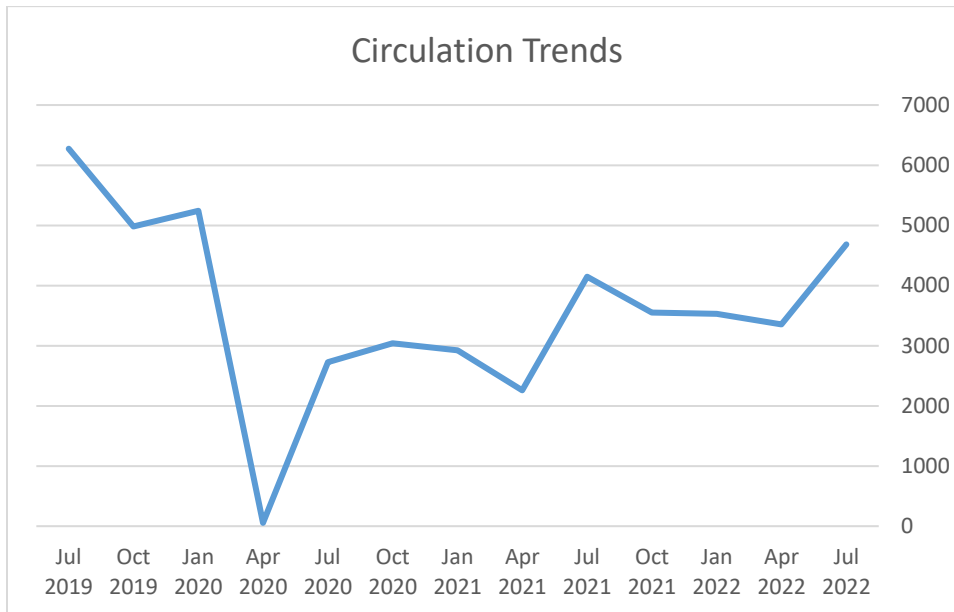

PAOLI LIBRARY

A TREDYFFRIN TOWNSHIP BRANCH LIBRARY

August 2022 Branch Manager's Report

New Hours

Beginning Tuesday, September 6, Paoli Library will be open to the public for nine additional hours per week. We are now fully staffed, and plan to keep this new schedule in place for the foreseeable future.

Monday	9:30-5:00
Tuesday	9:30-7:00
Wednesday	9:30-5:00
Thursday	9:30-7:00
Friday	9:30-5:00
Saturday	9:30-5:00

Children's Programs

Sarah Roeske, our new children's librarian, has continued the popular outdoor storytimes in Greentree Park in Malvern on Thursday mornings. Last week more than 50 children and caregivers attended. Other ongoing programs include weekly outreach to Royer-Greaves School for Blind and to a local preschool.

Circulation

Circulation of print and AV materials has rebounded to 75% of pre-pandemic (July 2019) levels.

Door Count

The July 2022 door count was 42% higher than July 2021. July is always a busy month for the library--prime time for the Summer Reading program--but all summer programs this year were held outside, so the 2022 door count numbers are still low in comparison with 2019.